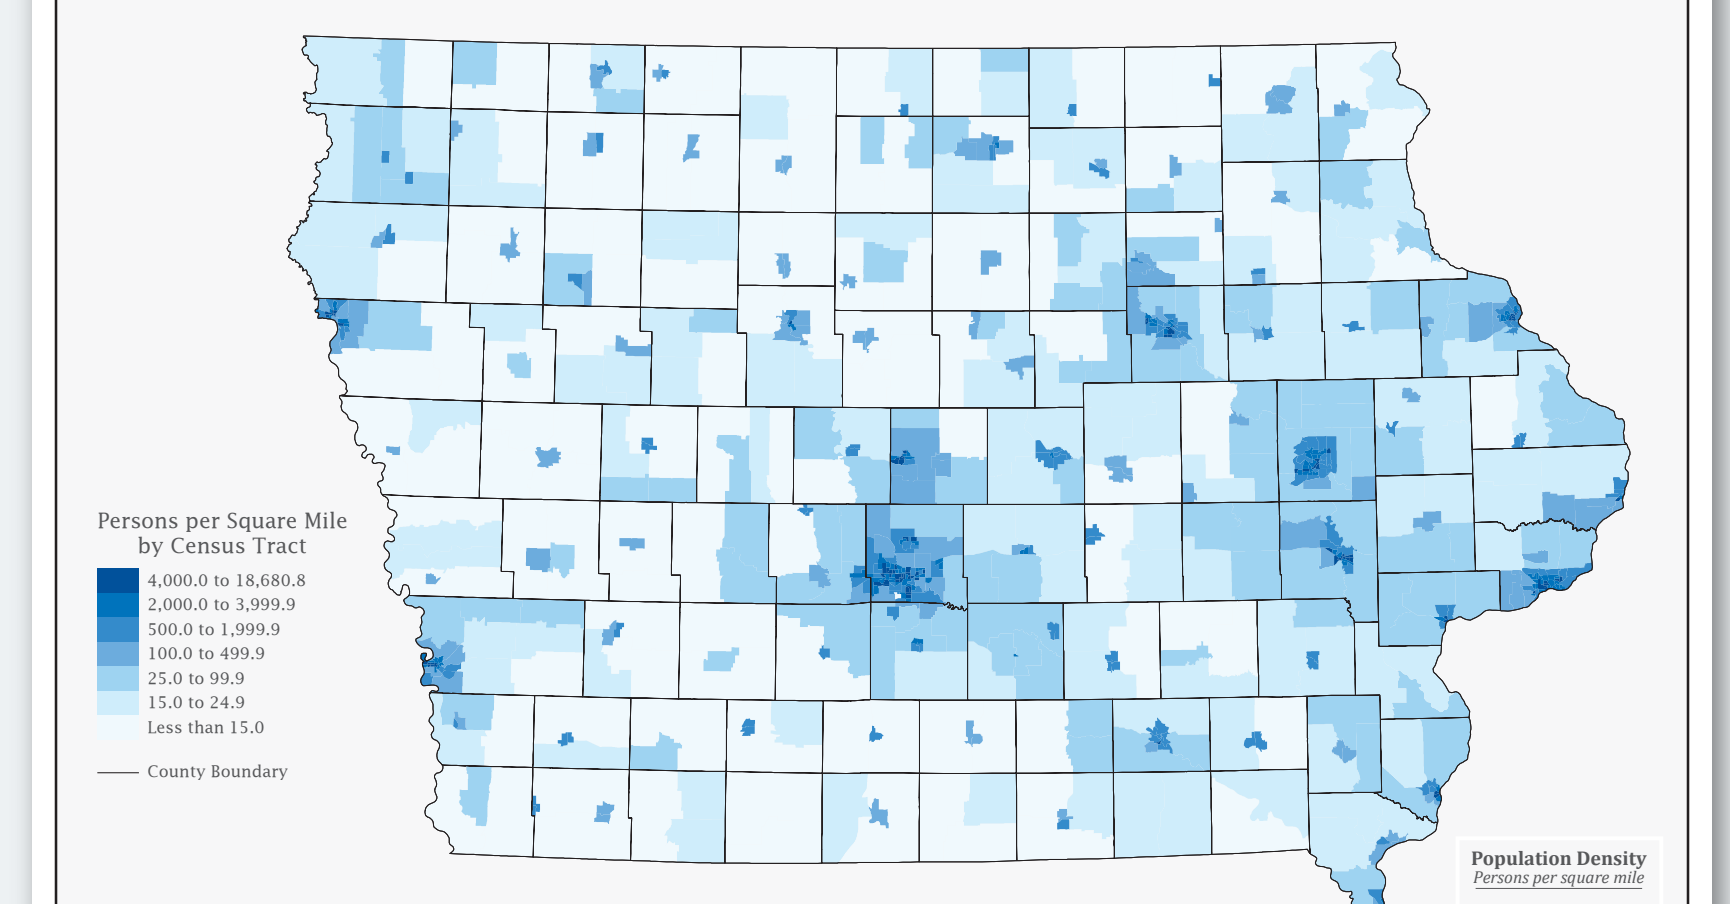

Iowa Profile

Population Density

Category	Value
Population	3,123,899
Total Population	3,123,899
Age - Under 5	6.2%
Age - 5 to 19	20.2%
Age - 20 to 24	7.1%
Age - 25 to 34	12.6%
Age - 35 to 44	11.0%
Age - 45 to 54	12.9%
Age - 55 to 64	13.2%
Age - 65+	16.0%
Median Age	38.1
Percent Male	49.6%
Percent Female	50.4%
Veterans 18 years and older	196,754
Education	2,074,504
Total Population, Age 25+	2,074,504
High School graduate or higher	91.2%
Bachelor's degree or higher	26.8%
Graduate or professional degree	8.7%
Housing	1,369,379
Total Housing Units	1,369,379
Percent Occupied	91.1%
Owner Occupied	70.3%
Renter Occupied	29.3%
Percent Vacant	8.9%
Occupied	91.1%
Vacant	8.9%
Owner	70.3%
Renter	29.3%
Race & Hispanic Origin	90.5%
White	90.5%
Black or African American	3.4%
American Indian and Alaska Native	0.4%
Asian	0.2%
Native Hawaiian and Other Pacific Islander	0.1%
Some Other Race	1.5%
Two or More Races	1.9%
Hispanic or Latino (of any race)	5.6%