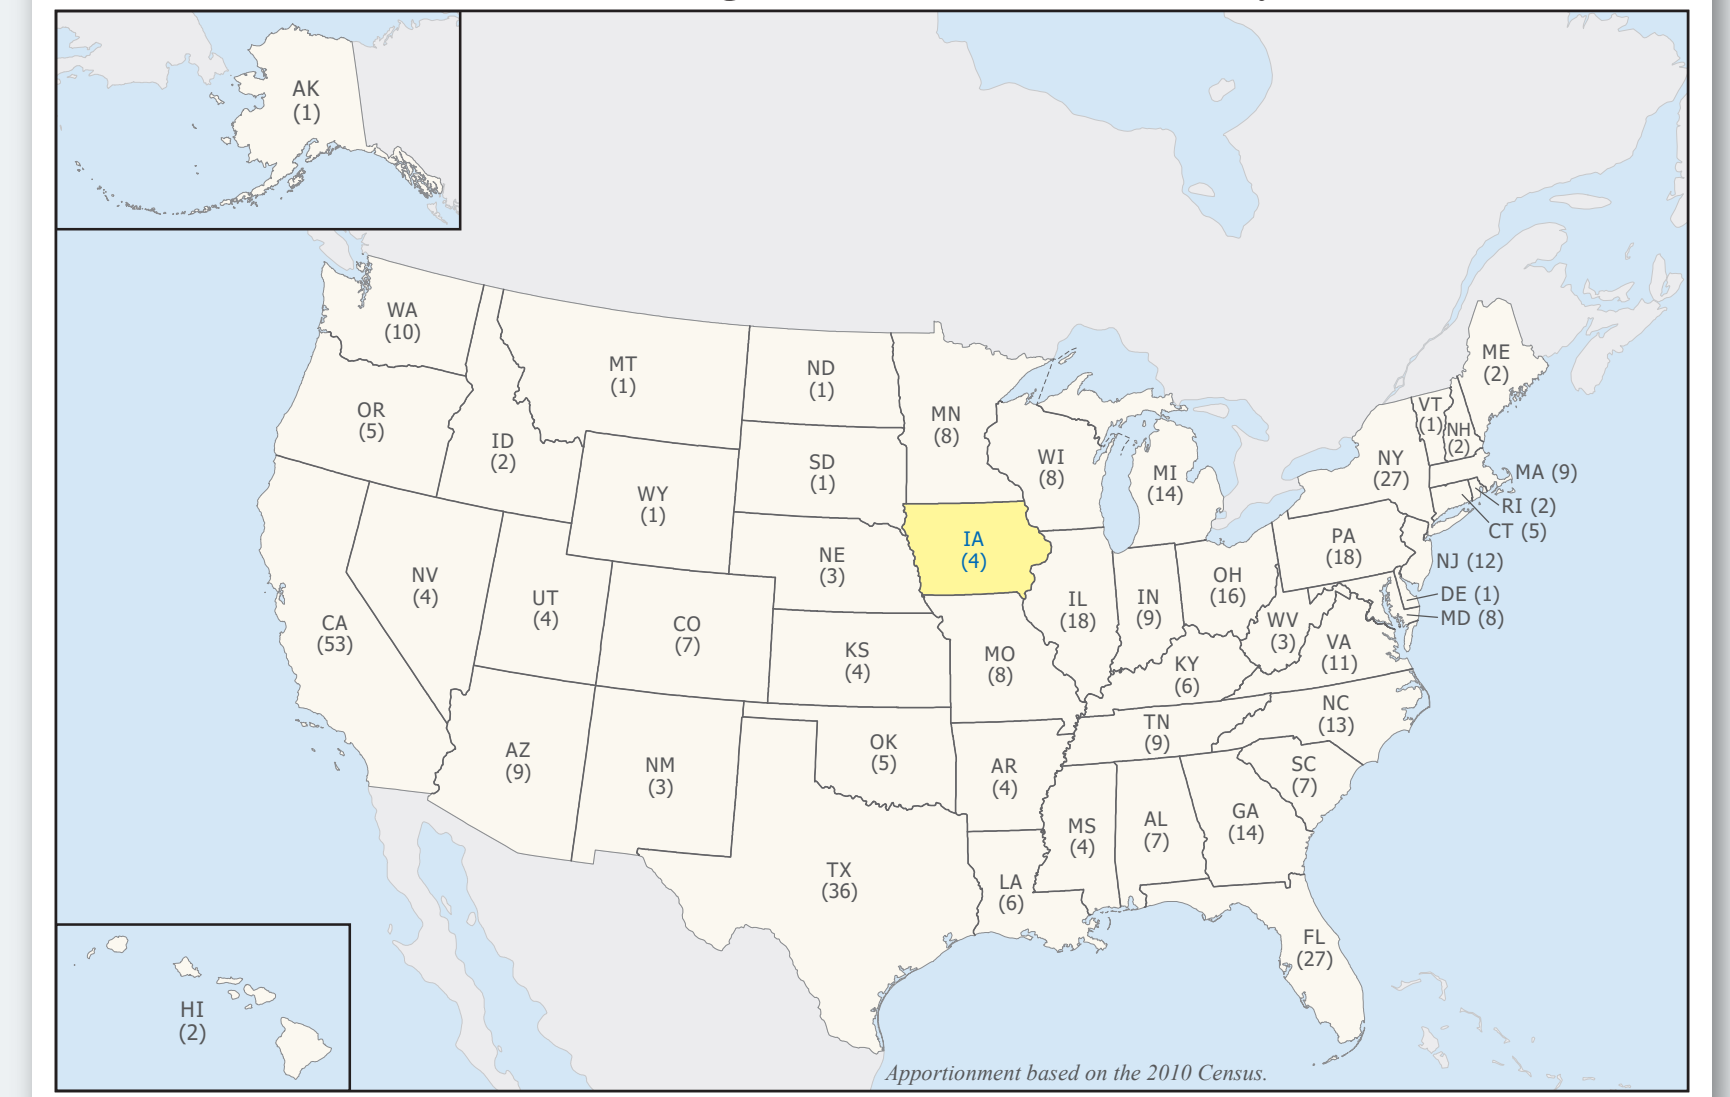

117th Congress of the United States

IOWA

Number of Congressional Districts by State